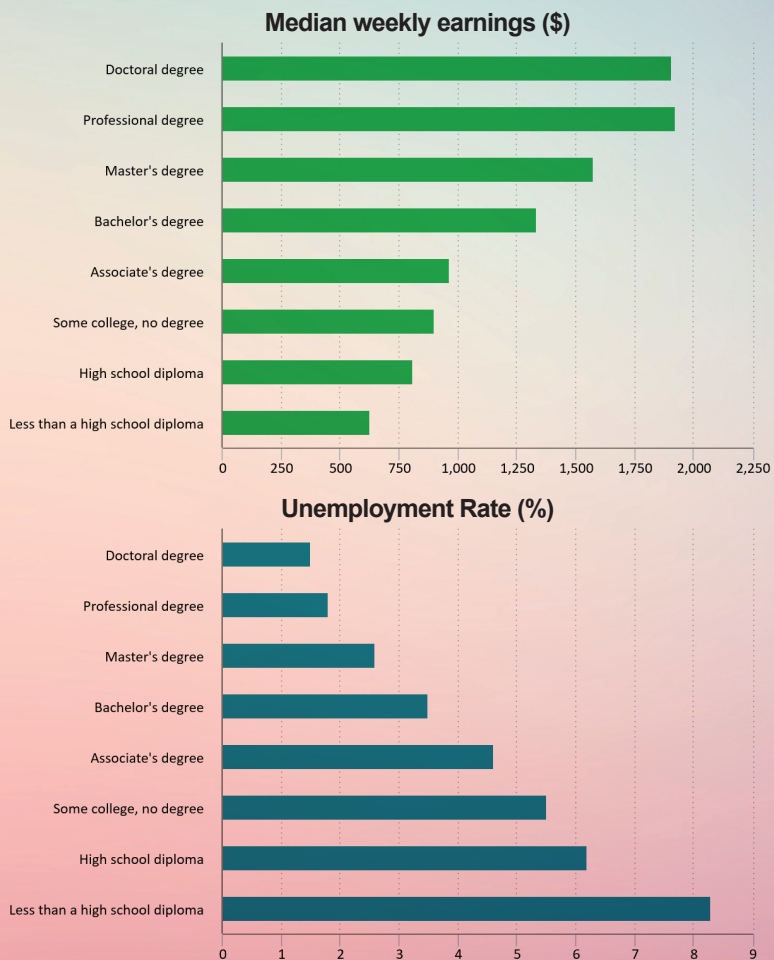

# STAY IN STUDIES

**Earnings and unemployment rates by educational attainment, 2021**

*Note: Data are for persons age 25 and over. Earnings are for full-time wage and salary workers. Source: U.S. Bureau of Labor Statistics, Current Population Survey.*